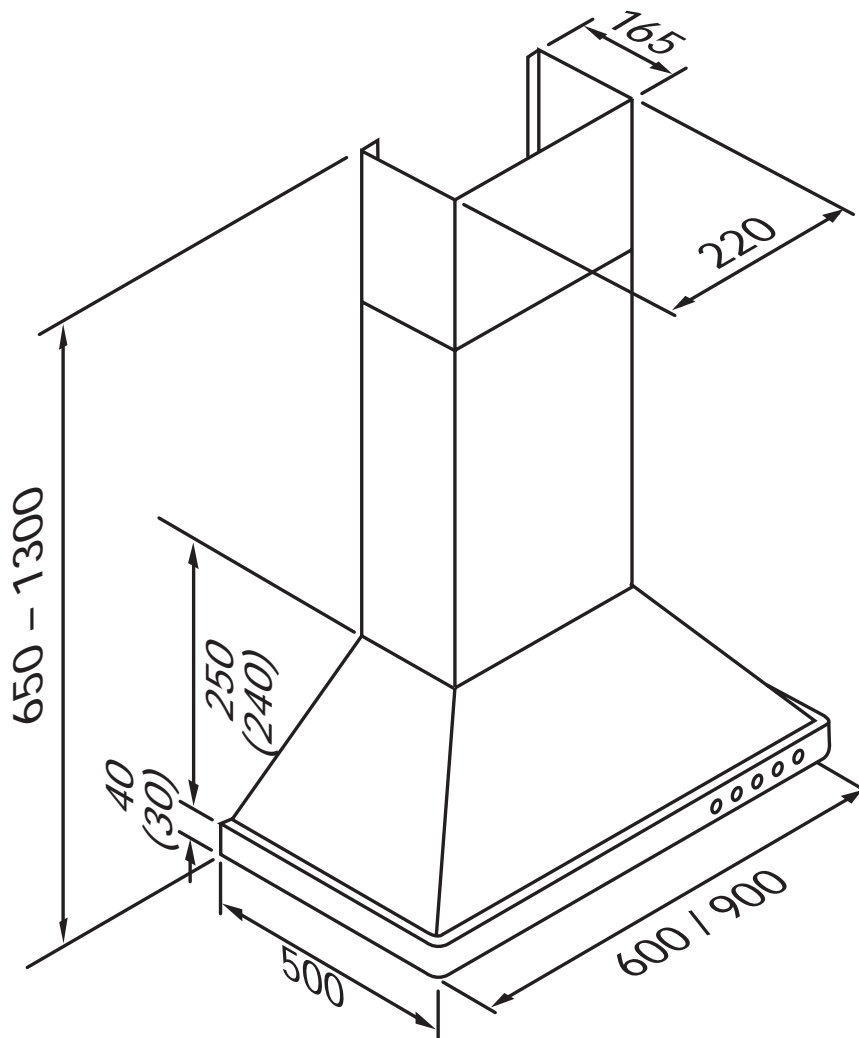

Nöbel

Stylish

Italian made cooking appliances

Dimensions for 600 & 900mm canopy (FH8860/FH8890)

www.nobel.com.au

Customer Service and Warranty: 1800 655 830

e: service@nobel.com.au

Spare Parts: 1300 727 874