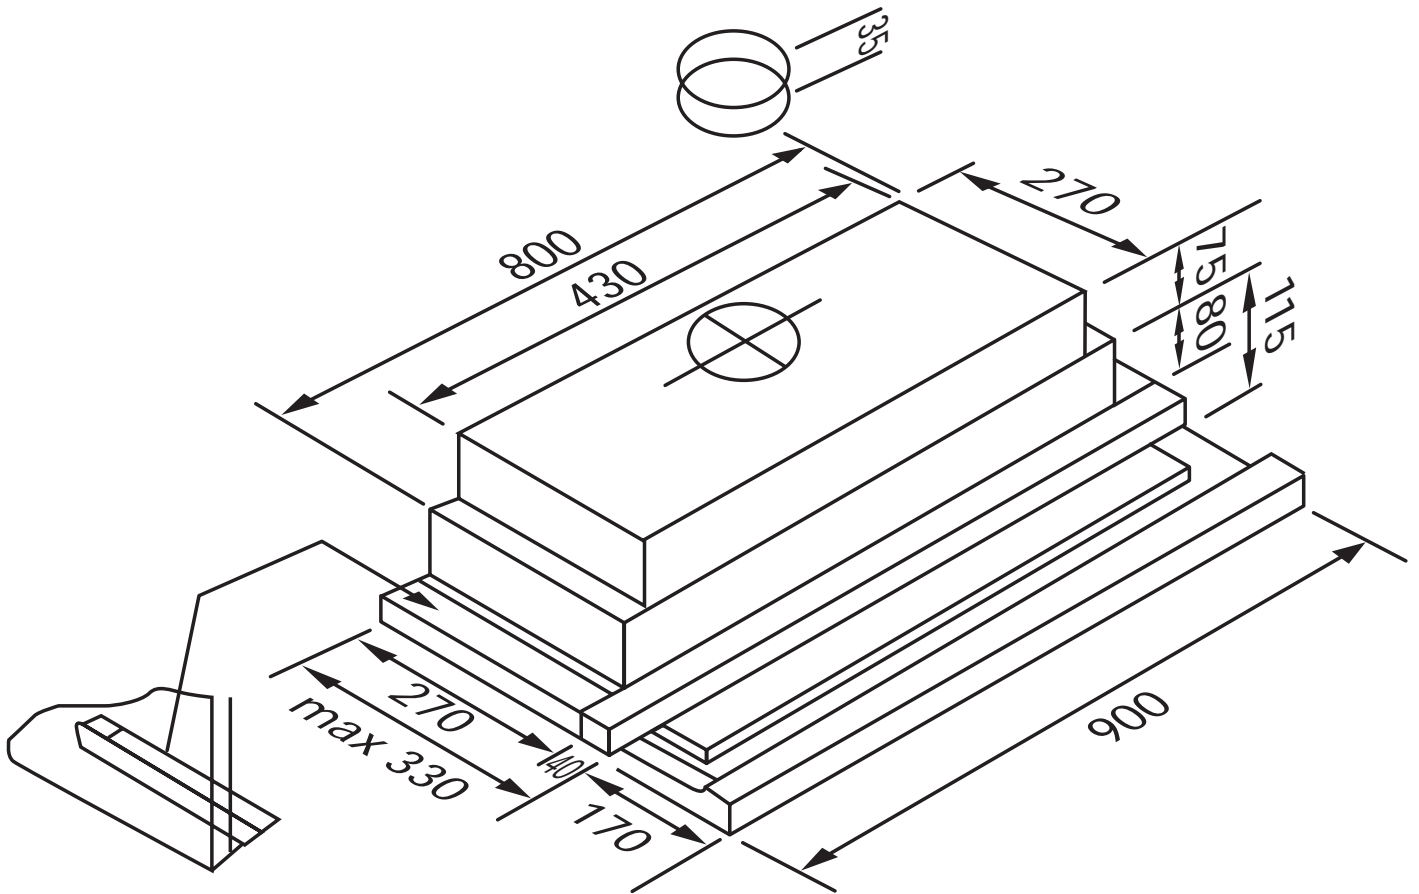

Nöbel

Stylish

Italian made cooking appliances

Dimensions for 900mm slideout rangehood (H5990)

www.nobel.com.au

Customer Service and Warranty: 1800 655 830

e: service@nobel.com.au

Spare Parts: 1300 727 874