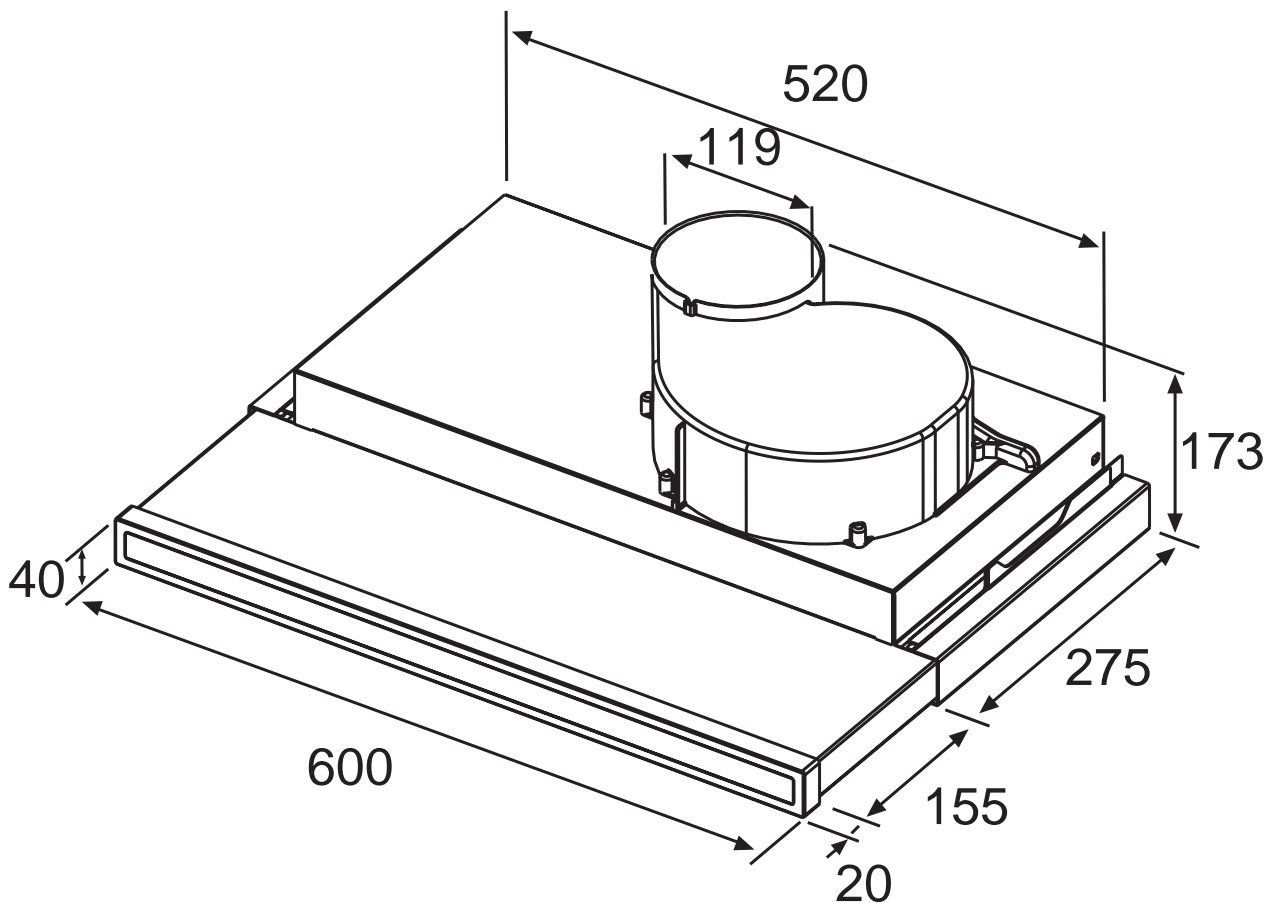

Nöbel

Stylish

Italian made cooking appliances

Dimensions for 600mm slideout rangehood (E5960)

www.nobel.com.au

Customer Service and Warranty: 1800 655 830

e: service@nobel.com.au

Spare Parts: 1300 727 874